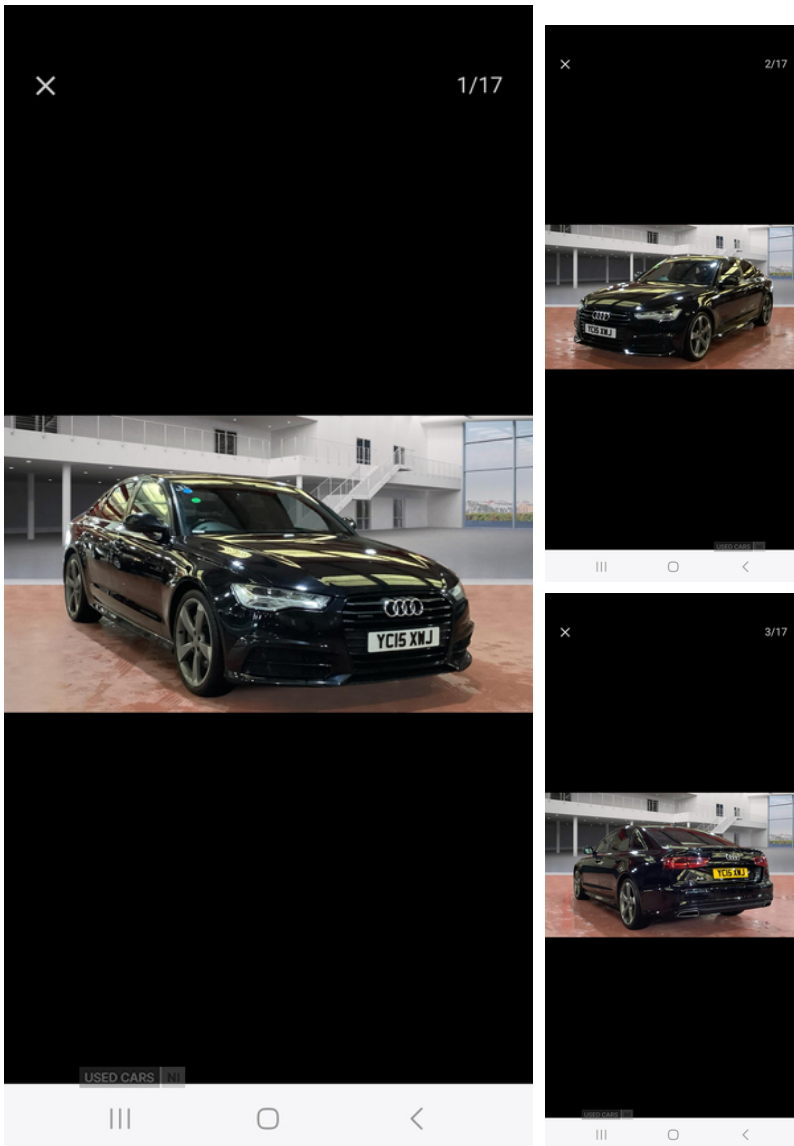

Audi A6 3.0 TDI Quattro Black Edition 4dr S Tronic | Jun 2015

Miles:	104000
Fuel Type:	Diesel
Transmission:	Semi-Automatic
Colour:	Black
Engine Size:	2967
CO2 Emission:	138
Tax Band:	E (£190 p/a)
Body Style:	Saloon
Insurance group:	40E
Reg:	YC15XWJ

Technical Specs

DIMENSIONS	
Length:	4933mm
Width:	1874mm
Height:	1455mm
Seats:	5
Luggage Capacity (Seats Up):	530L
Gross Weight:	2375KG
Max. Loading Weight:	610KG

PERFORMANCE & ECONOMY	
Fuel Consum. (Urban Cold):	47.1MPG
Fuel Consum. (Extra Urban):	58.9MPG
Fuel Consum. (Combined):	54.3MPG
Fuel Tank Capacity:	73L
Number Of Gears:	7 SPEED
Top Speed:	152MPH
Acceleration 0-100 km/h:	6.6s
Engine Power BHP:	215.9BHP